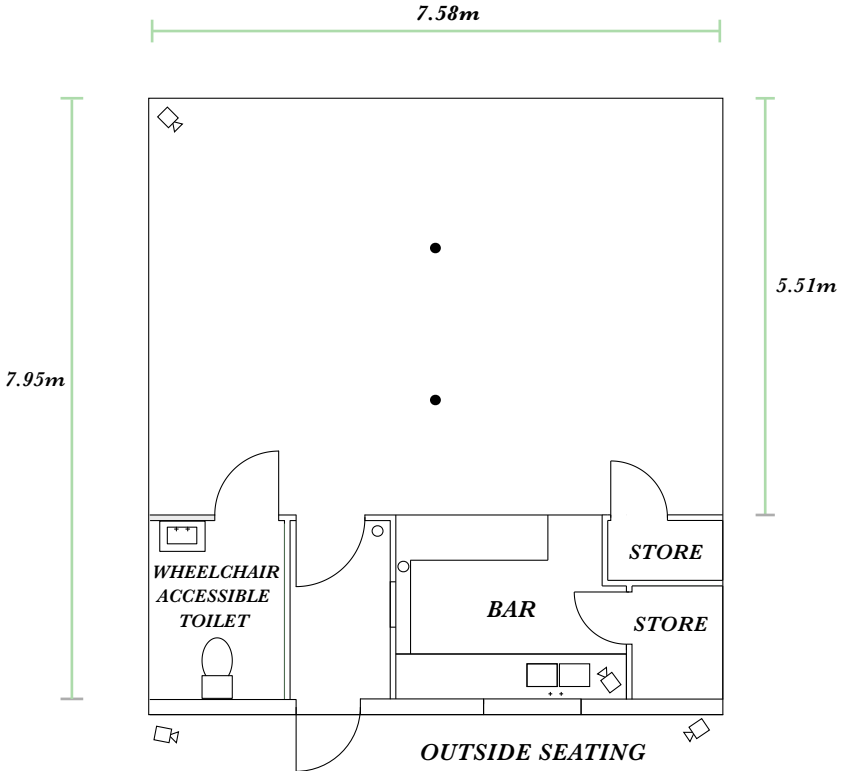

# SPANNERS

Arch 504  
Ridgway Road  
London  
SW9 7EX

Scale 1:100

CCTV   
Fire Extinguisher   
Smoke Detector

RIDGWAY ROAD